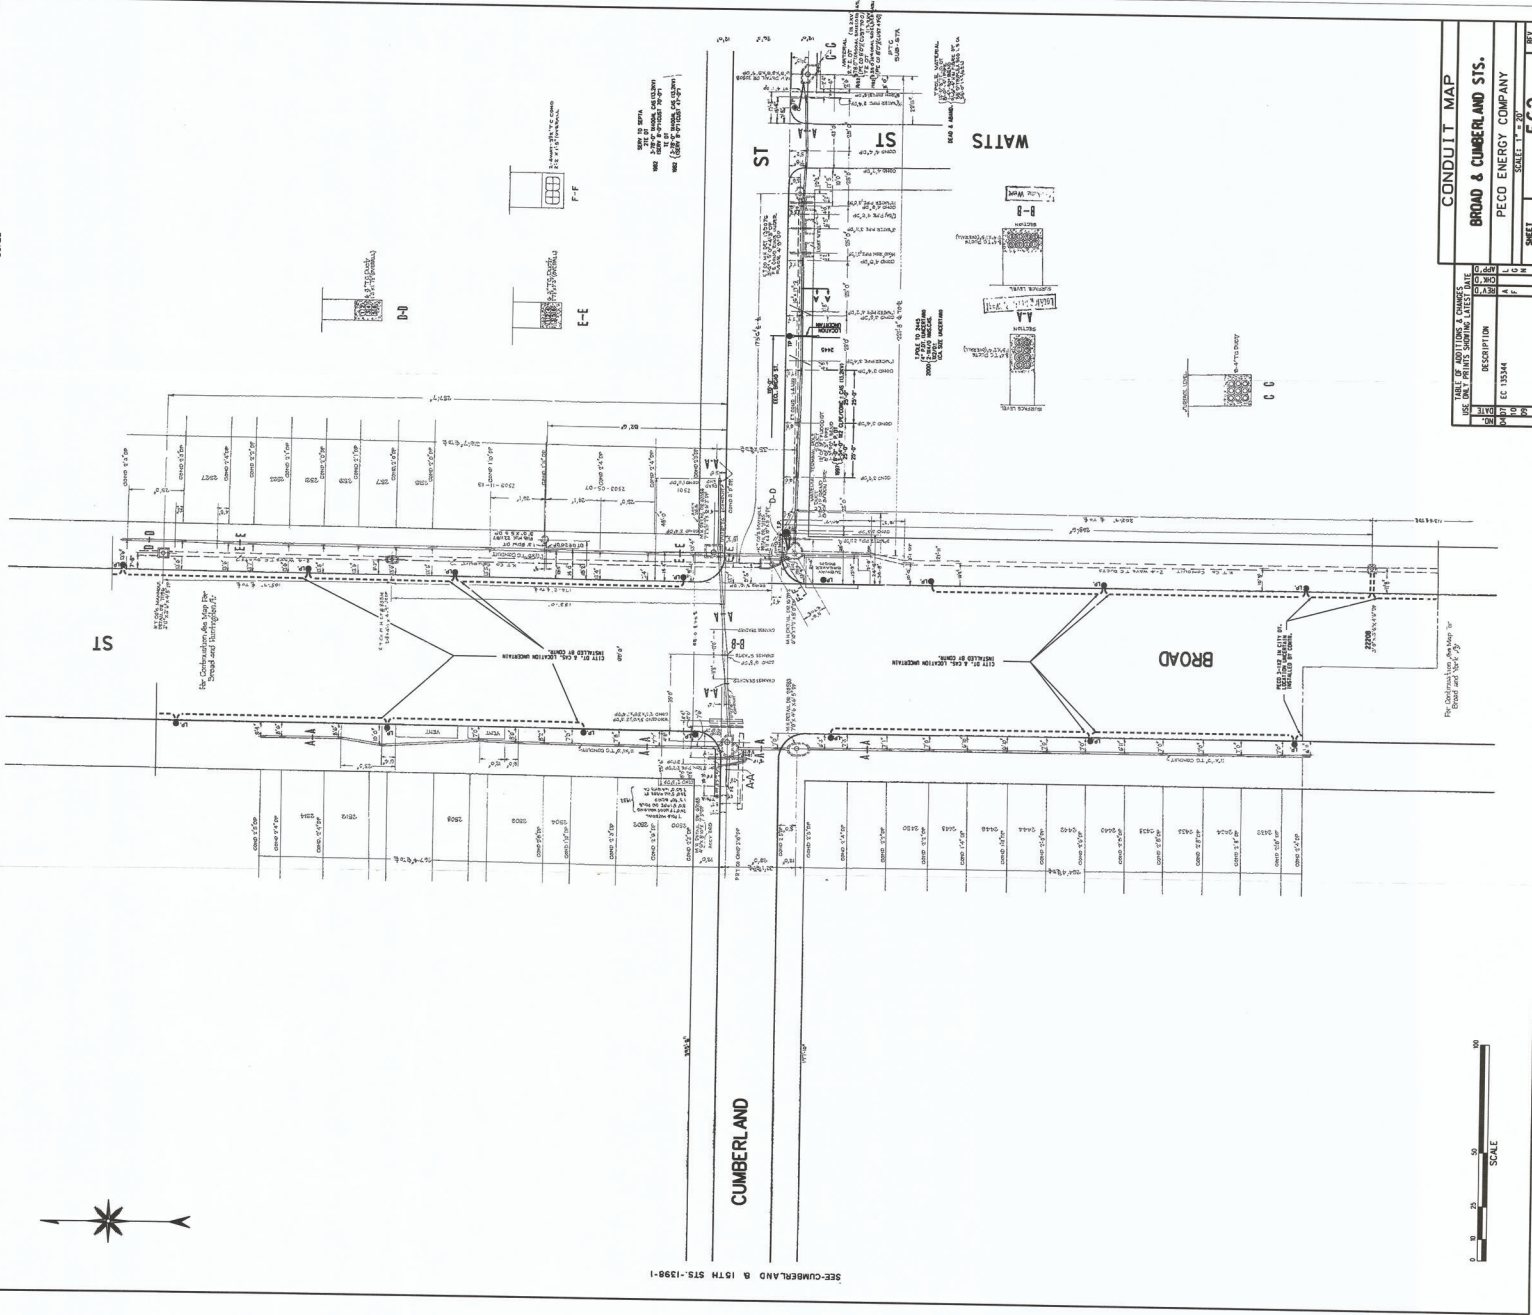

BROAD & CUMBERLAND STS.

ROUTE UNDGPH

DATE	DESCRIPTION	BY	DATE
01/15/14	IC 13344		
CONDUIT MAP BROAD & CUMBERLAND STS. PECCO ENERGY COMPANY			
SHEET	1 OF 1	PROJECT NO.	562
DATE	12/17/13	BY	DL
A.C. MAP FOR THIS LOCATION			